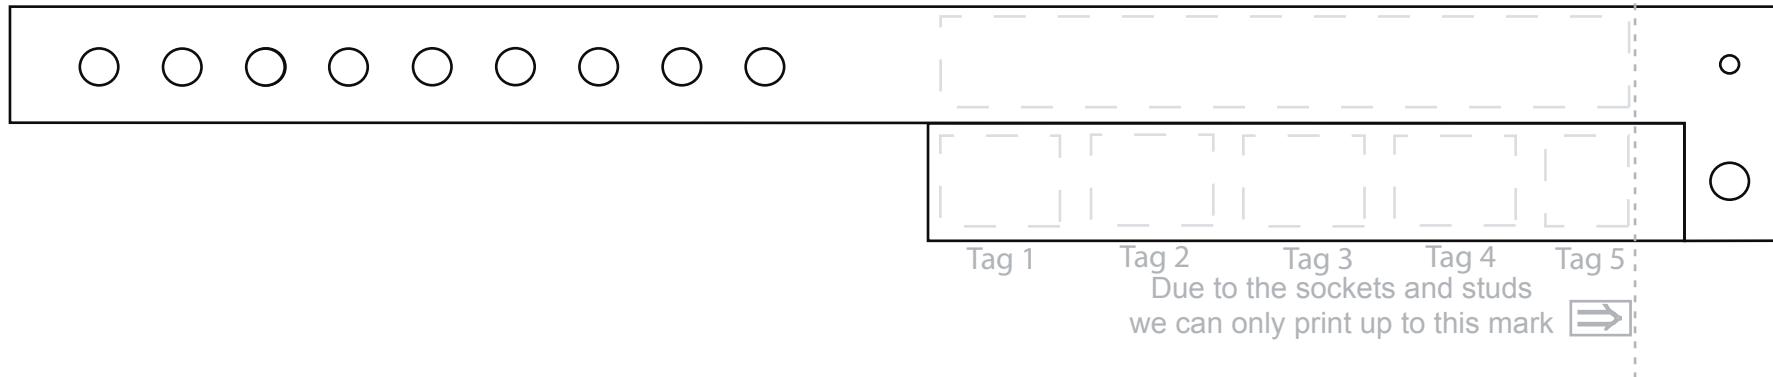

5 TAG EEZYRIDER

PRINT AREA 105mm x 12mm if serialised 90mm x 12mm
Tags 1-4 ~ 15mm x 12mm

PLEASE NOTE Tag 5 ~ 10mm x 12mm

**THE DASHED BOXES INDICATE THE PRINTABLE AREA
OF THE BAND AND IS FOR VISUAL PURPOSE ONLY**