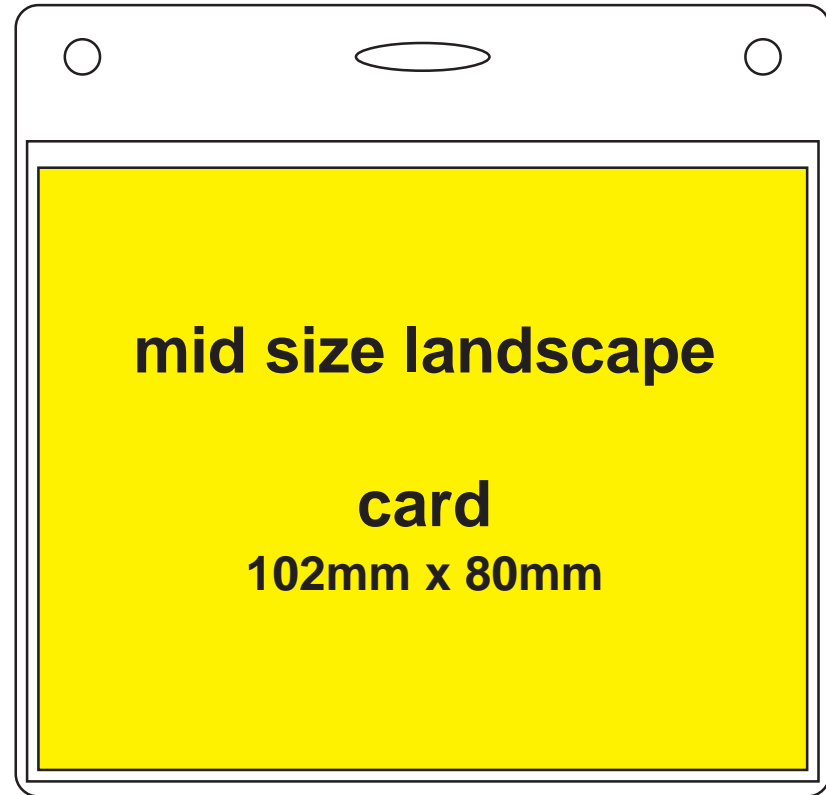

**business card landscape holder  
pocket size 95 x 65mm**

**business card portrait holder  
pocket size 65 x 95mm**

**mid size portrait holder  
pocket size 85 x 105mm**

**mid size landscape holder  
pocket size 105 x 85mm**

**A6 holder**  
**pocket size 110 x 155mm**

**square holder**  
**pocket size 120 x 120mm**